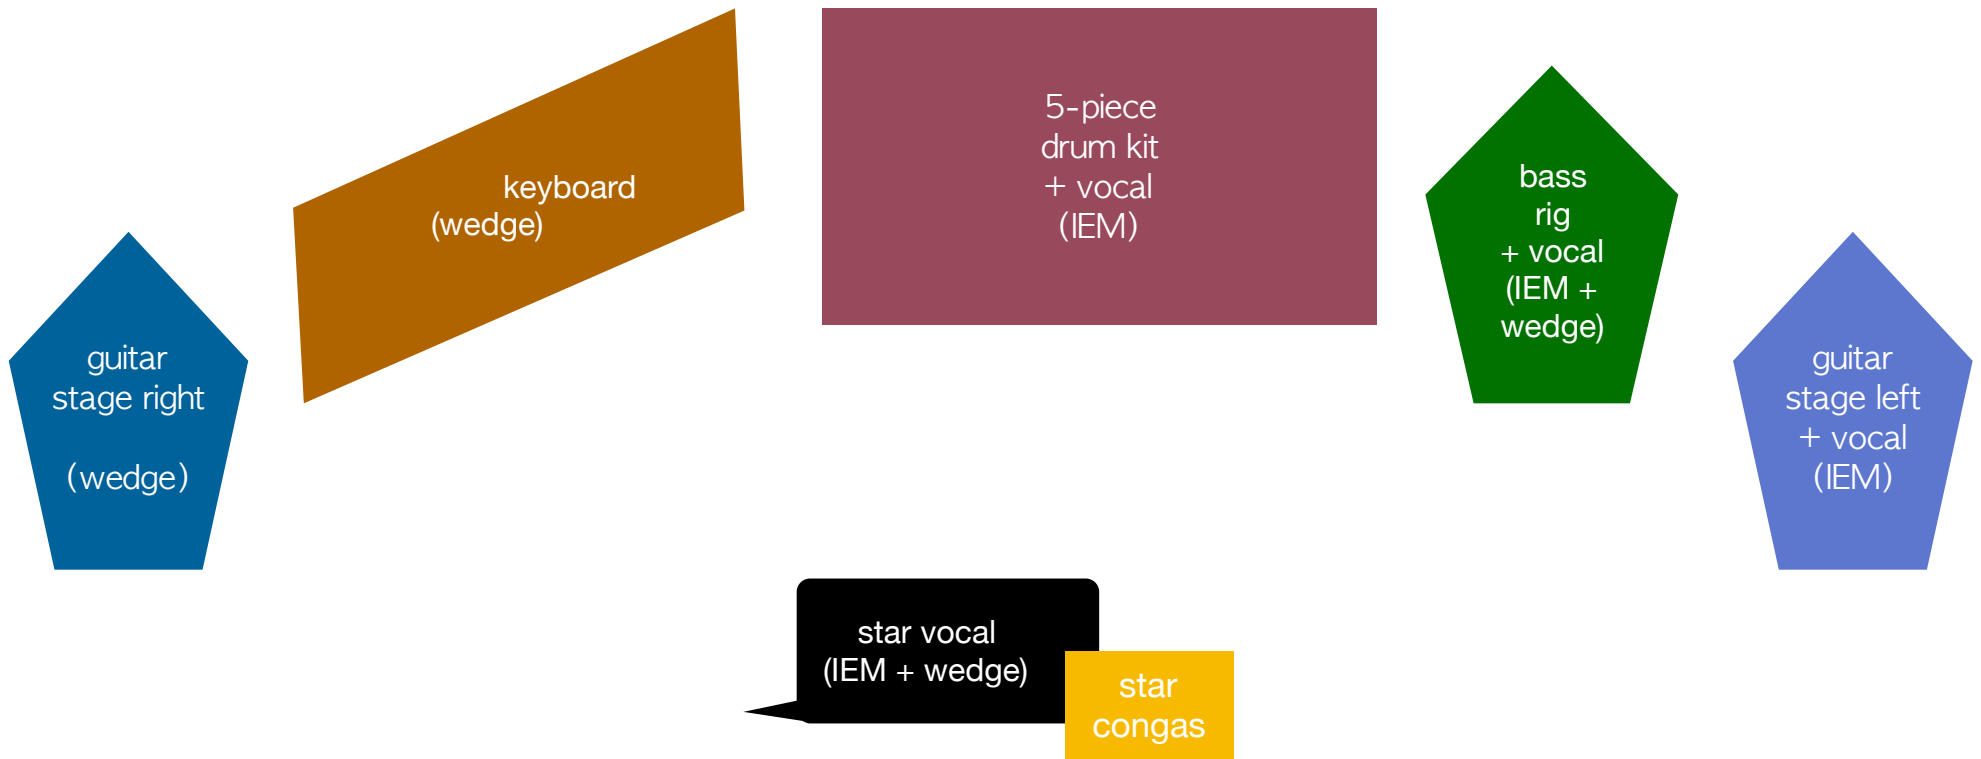

# Catalina Wine Mixer

6-piece band stage plot & input list

## INPUTS:

- |                |                    |                    |
|----------------|--------------------|--------------------|
| 1. kick        | 9. Elec. drum pad  | 17. drum vocal     |
| 2. snare       | 10. bass           | 18. guitar L vocal |
| 3. rack tom    | 11. keyboard       | 19. room RIGHT     |
| 4. floor tom 1 | 12. guitar stage R | 20. room LEFT      |
| 5. floor tom 2 | 13. guitar stage L |                    |
| 6. hi-hat      | 14. star congas    |                    |
| 7. OH stage R  | 15. star vocal     |                    |
| 8. OH stage L  | 16. bass vocal     |                    |

## AUX / monitors:

1. star - IEM
2. star - wedge
3. bass - IEM
4. bass - wedge
5. drums - IEM
6. keys - wedge
7. guitar stage R - wedge
8. guitar stage L - IEM